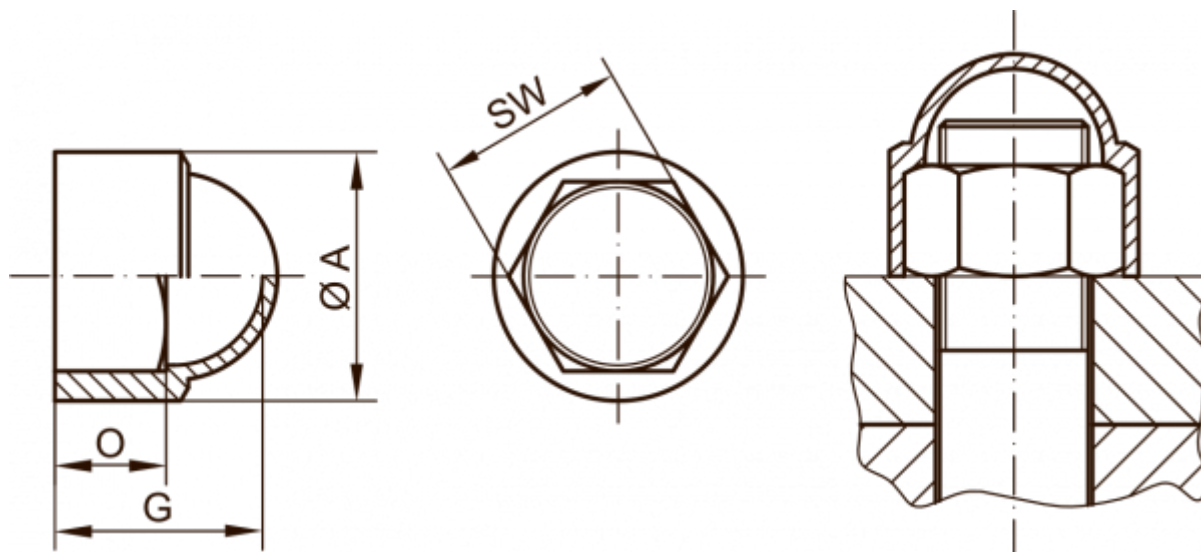

Article number: 59GPN10000893

Description: KLEE Cap for nut GPN 10000 / 893 - NV 13

## Measures

---

A	= 16.8
For	= M8x1, M8
G	= 14
O	= 7.5
SW (Spanner width)	= 13